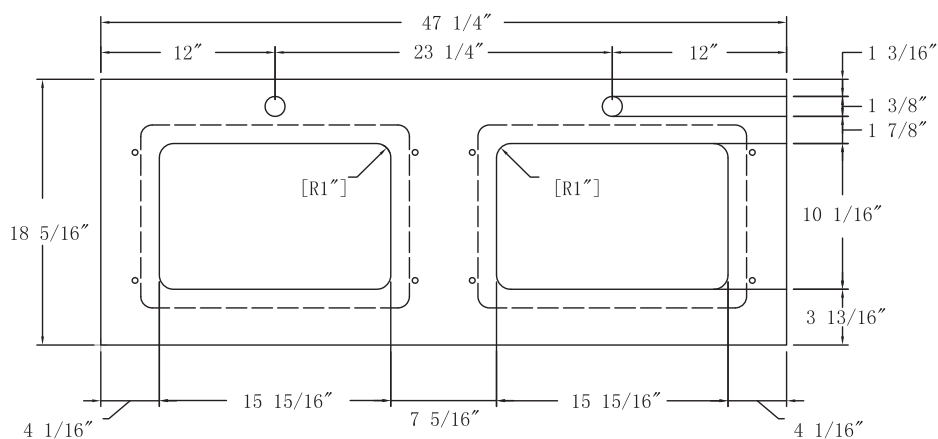

SPECIFICATIONS / TECHNICAL DATA

SINTERED STONE TOP

DOUBLE SINK

48"

ATTENTION! Dimensions may vary by up to 3/8". It is highly recommended to pull all dimensions of actual model for installation and measuring purposes.

MODEL# SS48-D