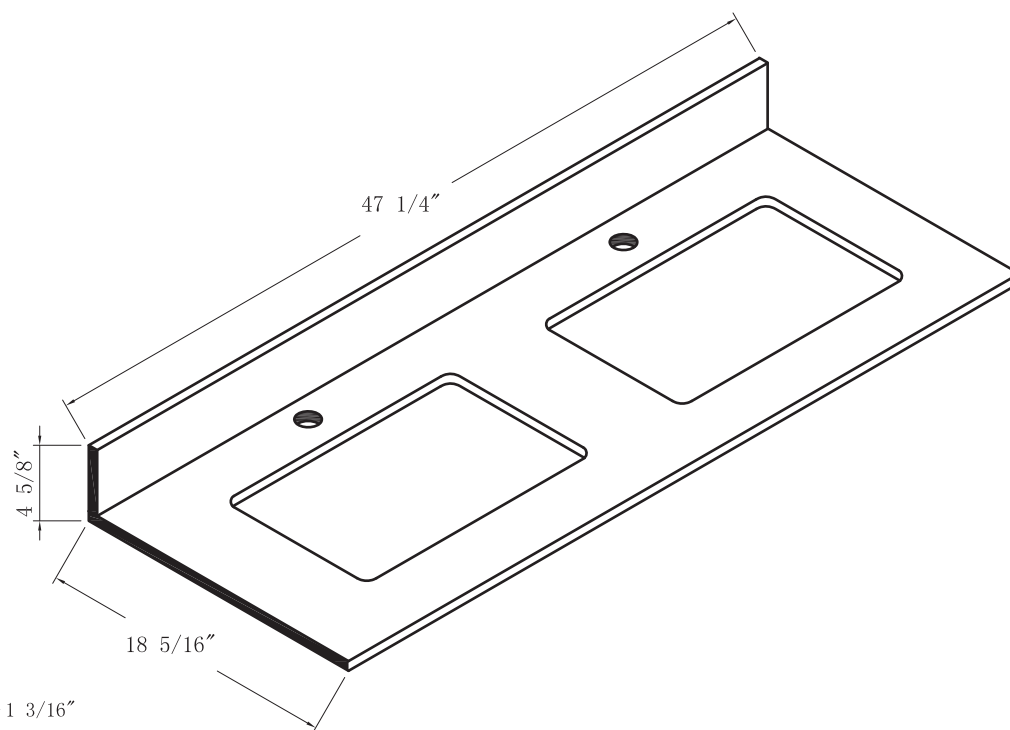

SPECIFICATIONS / TECHNICAL DATA

SINTERED STONE TOP

DOUBLE SINK

48"

ATTENTION! Dimensions may vary by up to 3/8". It is highly recommended to pull all dimensions of actual model for installation and measuring purposes.

MODEL# SS48-D